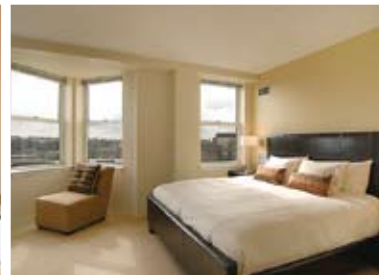

MA LANDMARK SQUARE
75 Peterborough. Boston. MA 02215

Enjoy an elegant apartment community in Boston's Fenway Cultural district. This premier location combines old-world Boston with contemporary modern living. Take a stroll through Fenway Park, tour the Boston Museum of Fine Arts or dine one the waterfront of Boston's Back Bay.

APARTMENT INCLUSIONS

- .Distinctive contemporary furnishings
- .Fully equipped kitchen
- .Plush bedroom and bath linens
- .Luxury bath amenities by LATHER
- .TV, DVD player
- .Clock-radio-alarm
- .High Speed Internet
- .Basic cable service
- .Unlimited local telephone service
- .Utilities (up to $100.00 per month)
- .Bi-weekly housekeeping services
- .24 hour customer service through Furnished Quarters

APARTMENT FEATURES

- .Spacious closets
- .Oversized windows
- .Washer/dryer in apartment
- .Balconies in select apartments

PROPERTY AMENITIES

- .Front desk concierge Tues-Sat 9 AM-5 PM
- .Garage parking available
- .Two beautiful landscaped courtyards

TRANSPORTATION

- .Subway
  Green Line - Fenway stop